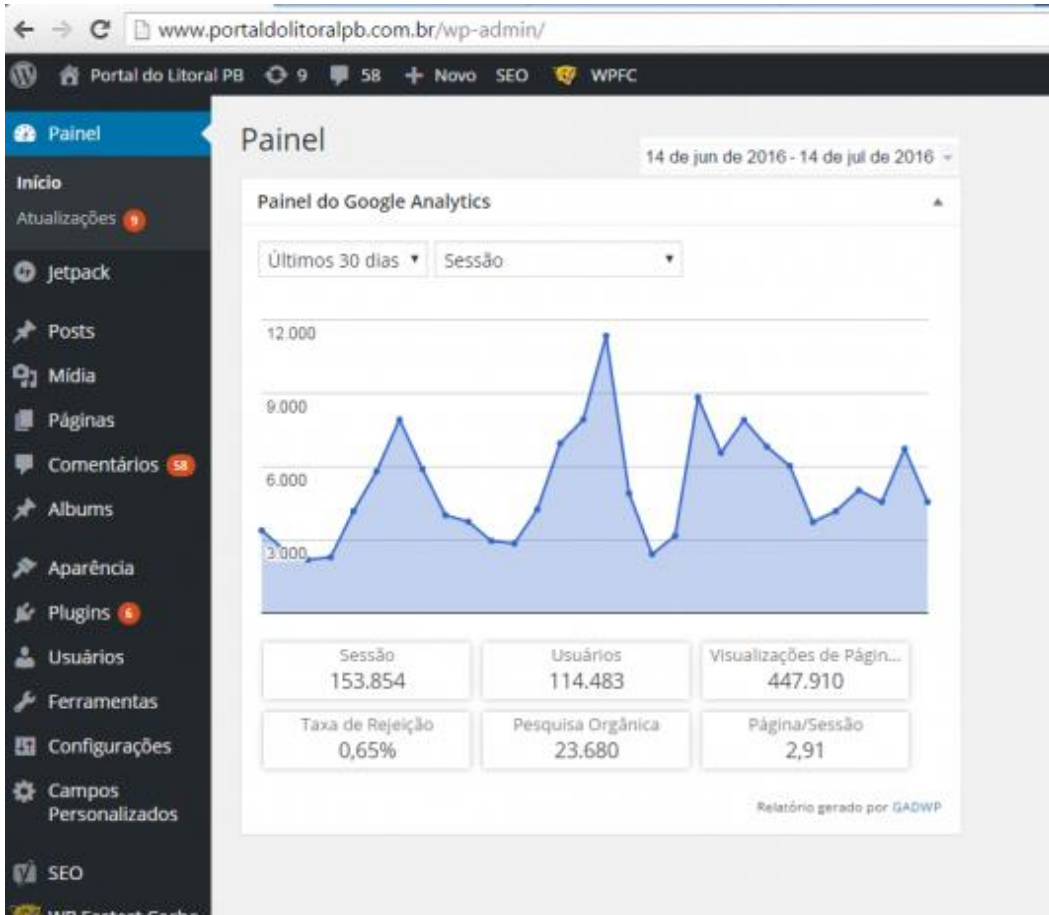

GÊNERO E IDADE (Google Analytics)

ESTATÍSTICAS GOOGLE ANALYTICS

PAINEL ANALYTICS

ESTATÍSTICAS E POSICIONAMENTO ALEXA.COM

The screenshot shows the Alexa website interface. At the top, there's the Alexa logo and navigation links. The main content area displays the site overview for 'portaldolitoralpb.com.br'. It includes a line graph for 'Alexa Traffic Rank' showing fluctuations over time (Jul, Oct, Jan, Apr). Key metrics are highlighted: Global Rank is 36,152 (with a green arrow indicating an increase from 24,401) and Rank in Brazil is 910. A note states 'This site's metrics are estimated'.